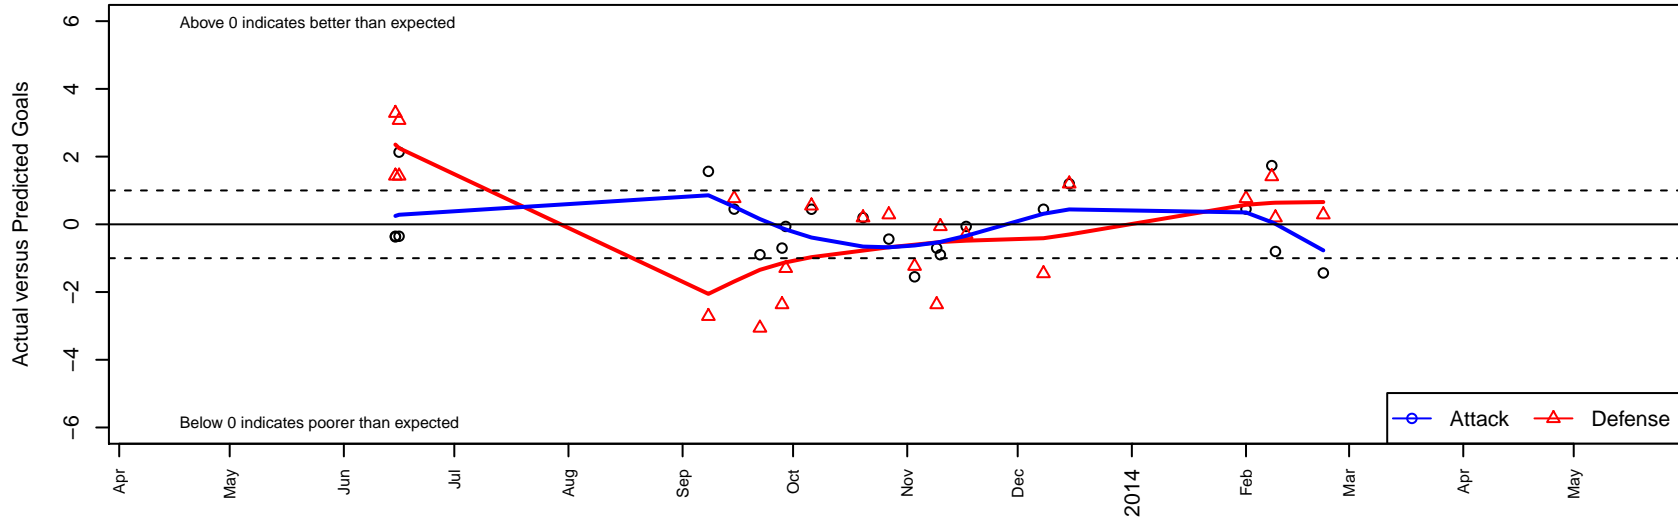

WPFC Fury Black B95

Franklin Pierce SC
 Tacoma, WA
 B95 total strength=1506
 attack=12.68 defense=10.53
 fall league = PSPL WSPL U18
 alt names used:
 WPFC Fury 95 Black
 WPFC Fury B95 Black
 WPFC Fury Black
 FRANKLIN PIERCE SC WPFC FURY B95 BLA

Venues played:
 Rainier Challenge Samba U18
 PSPL WSPL U18
 WA Cup BU15-17 Boys U18/19 Gold/Silver U1

WPFC Fury Black B95
 Dots are actual minus expected GF (blue circles) and GA (red triangles).
 Blue line is smoothed change in attack strength. Red is smoothed change in defense strength.